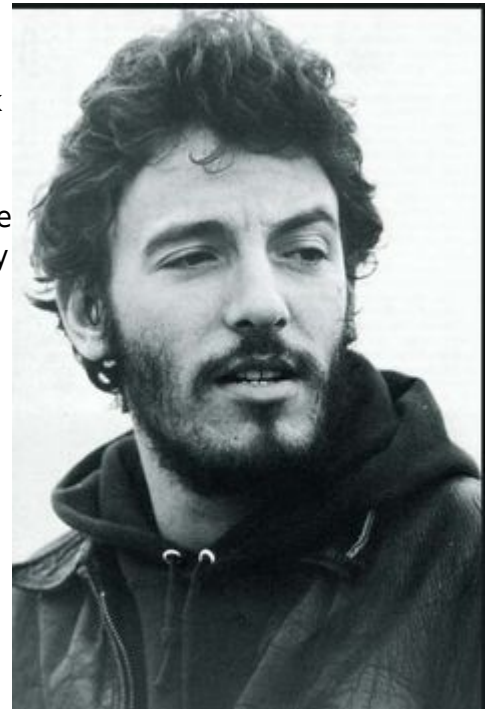

# Hotei

“Hotei was not tall, a few inches shy of six feet, but a confidence in his stance and knowing tilt of his head made him seem bigger than he was. He seemed to have a smug smirk permanently stuck on his face but his light green eyes were too cunning and did not seem to share that same humor. Hotei pushed his hair, a pure mess of dark brown curls, out of his face before turning around the room and trying to get his bearings. Mostly, he looked to be a very normal and average man, not out of place in any setting, and easily forgettable - if not for the present situation.”